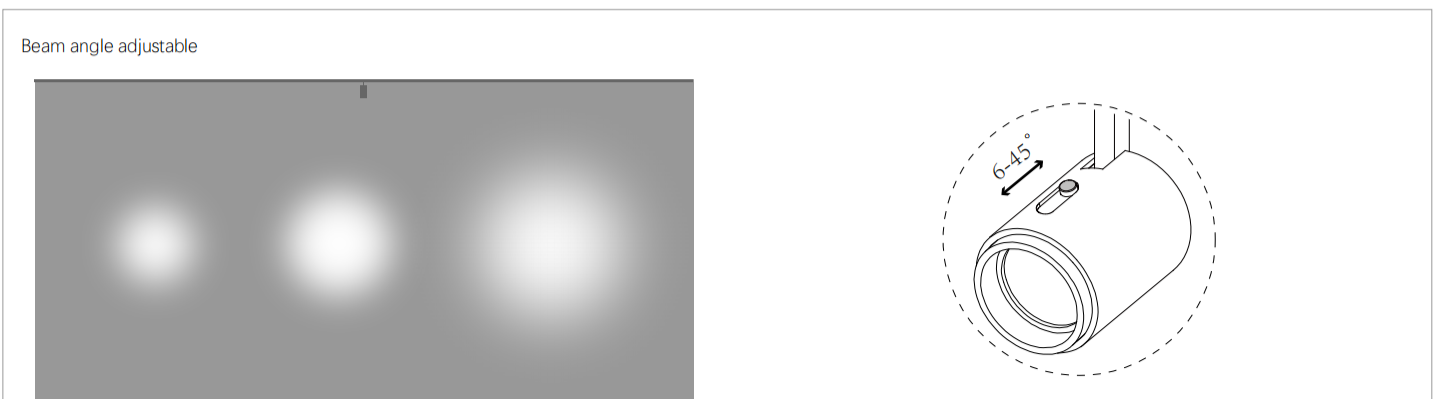

## PRODUCT INTRODUCTION

With its tiny and unique structure, full spectrum R1-R15>90, R9=99, CRI98/95, Infinity V28 series luminaires are the best solution to highlight details in exhibition niches, to catch the viewers' attentions. Zoom 3-8°, 6-45° break the record of the smallest beam angle in the market, fully lighting on every details. Thanks to its particular flexibility and adjustability, this 3-8°, 6-45° zoom spot is the ideal fixture for museums and high-end cabinets to show different exhibits.

## FEATURES

Product surface color : Silver, Black, Customized  
 Rotatable through 365° on adaptor, 90° tilt  
 Adaptor : Magetic  
 Protection degree : IP20 (En60598)  
 Energy efficiency: EEIA

Radial distribution & Conical illuminance

D Distance To Fix From Wall or Floor

LX Initial illuminance Level At Center of Beam

L Beam Length (where candlepower drops to 50% of maximum)

W Beam Width (where candlepower drops to 50% of maximum)

Lighting distribution

## Specifications

Model No.	Total Power (W)	LED Power (W)	Voltage	CRI (Ra)	Color Temp (K)	LED Flux (lm)	Beam Angle	IP Grade
Infinity V28 Magetic	1	0.9	DC12V DC24V DC48V	95	2700	100	6-45°	IP20
					3000	107		
					4000	114		
Infinity V28 Magetic	2	1.8			2700	130		
					3000	142		
					4000	155		
Infinity V28 Magetic	3	2.7			2700	200		
					3000	220		
					4000	230		