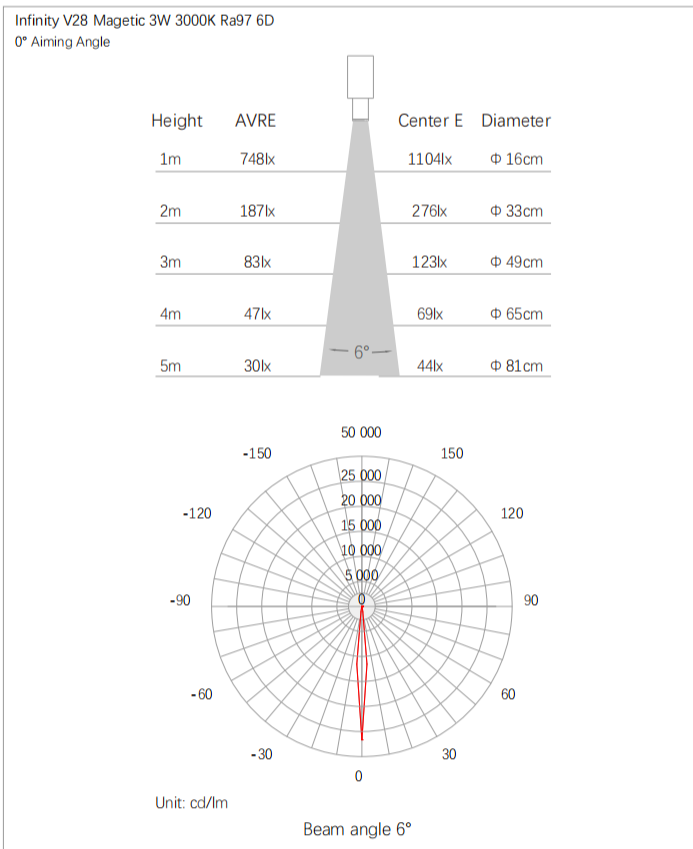

## PRODUCT INTRODUCTION

With its tiny and unique structure, full spectrum R1-R15>90, R9=99, CRI98/95, Infinity V28 series luminaires are the best solution to highlight details in exhibition niches, to catch the viewers' attentions. Zoom 3-8°, 6-45° break the record of the smallest beam angle in the market, fully lighting on every details. Thanks to its particular flexibility and adjustability, this 3-8°, 6-45° zoom spot is the ideal fixture for museums and high-end cabinets to show different exhibits.

D Distance To Fix From Wall or Floor

LX Initial illuminance Level At Center of Beam

L Beam Length (where candlepower drops to 50% of maximum)

W Beam Width (where candlepower drops to 50% of maximum)

Lighting distribution

## Specifications

Model No.	Total Power (W)	LED Power (W)	Voltage	CRI (Ra)	Color Temp (K)	LED Flux (lm)	Beam Angle	IP Grade
Infinity V28 Magetic	1	0.9	DC12V DC24V DC48V	95	2700	100	6-45°	IP20
					3000	107		
					4000	114		
Infinity V28 Magetic	2	1.8			2700	130		
					3000	142		
					4000	155		
Infinity V28 Magetic	3	2.7			2700	200		
					3000	220		
					4000	230		

## Package information

Model No.	Packaging/Unit	Pieces/Unit	Dimensions (L x W x H)	Gross Weight	Volume
Infinity V28 Magetic	Inner box	1	155x125x65mm	0.9kg	1.26dm <sup>3</sup>
	Outer box	20	350x330x270mm	19kg	31.19dm <sup>3</sup>