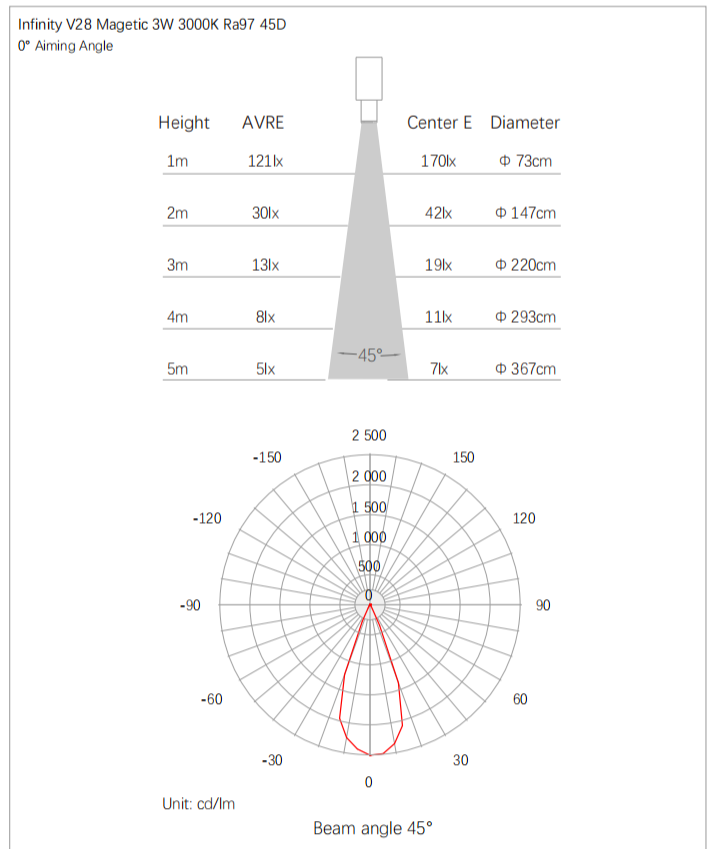

## PRODUCT INTRODUCTION

With its tiny and unique structure, full spectrum R1-R15>90, R9=99, CRI98/95, Infinity V28 series luminaires are the best solution to highlight details in exhibition niches, to catch the viewers' attentions. Zoom 3-8°, 6-45° break the record of the smallest beam angle in the market, fully lighting on every details. Thanks to its particular flexibility and adjustability, this 3-8°, 6-45° zoom spot is the ideal fixture for museums and high-end cabinets to show different exhibits.

D Distance To Fix From Wall or Floor

LX Initial illuminance Level At Center of Beam

L Beam Length (where candlepower drops to 50% of maximum)

W Beam Width (where candlepower drops to 50% of maximum)

Lighting distribution

## Specifications

Model No.	Total Power (W)	LED Power (W)	Voltage	CRI (Ra)	Color Temp (K)	LED Flux (lm)	Beam Angle	IP Grade
Infinity V28 Magetic	1	0.9	DC12V DC24V DC48V	95	2700	100	6-45°	IP20
					3000	107		
					4000	114		
Infinity V28 Magetic	2	1.8			2700	130		
					3000	142		
					4000	155		
Infinity V28 Magetic	3	2.7			2700	200		
					3000	220		
					4000	230		

## Package information

Model No.	Packaging/Unit	Pieces/Unit	Dimensions (L x W x H)	Gross Weight	Volume
Infinity V28 Magetic	Inner box	1	155x125x65mm	0.9kg	1.26dm <sup>3</sup>
	Outer box	20	350x330x270mm	19kg	31.19dm <sup>3</sup>