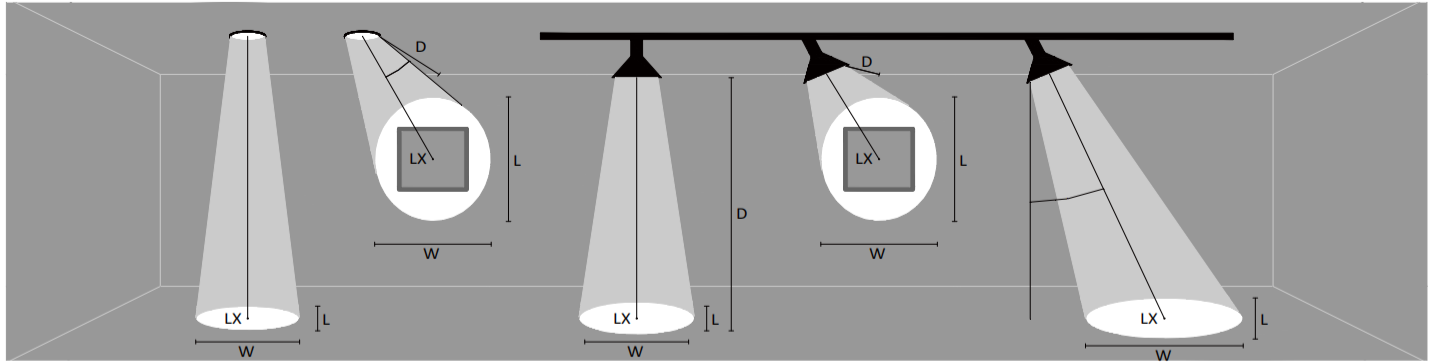

## PRODUCT INTRODUCTION

With its tiny and unique structure, full spectrum R1-R15>90, R9=99, CRI98/95, Infinity V28 series luminaires are the best solution to highlight details in exhibition niches, to catch the viewers' attentions. Zoom 3-8°, 6-45° break the record of the smallest beam angle in the market, fully lighting on every details. Thanks to its particular flexibility and adjustability, this 3-8°, 6-45° zoom spot is the ideal fixture for museums and high-end cabinets to show different exhibits.

## FEATURES

Product surface color : Silver, Black, Customized  
 Rotatable through 365° on adaptor, 90° tilt  
 Adaptor : Magetic  
 Protection degree : IP20 (En60598)  
 Energy efficiency: EEIA

Radial distribution & Conical illuminance

D Distance To Fix From Wall or Floor

LX Initial illuminance Level At Center of Beam

L Beam Length (where candlepower drops to 50% of maximum)

W Beam Width (where candlepower drops to 50% of maximum)

Lighting distribution