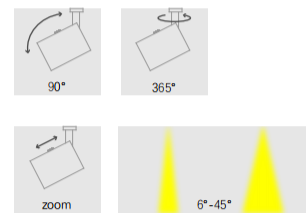

## PRODUCT INTRODUCTION

With its tiny and unique structure, full spectrum R1-R15>90, R9=99, CRI98/95, Infinity V28 series luminaires are the best solution to highlight details in exhibition niches, to catch the viewers' attentions. Zoom 3-8°, 6-45° break the record of the smallest beam angle in the market, fully lighting on every details. Thanks to its particular flexibility and adjustability, this 3-8°, 6-45° zoom spot is the ideal fixture for museums and high-end cabinets to show different exhibits.

## FEATURES

Product surface color : Silver, Black, Customized  
 Rotatable through 365° on adaptor, 90° tilt  
 Adaptor : Magetic  
 Protection degree : IP20 (En60598)  
 Energy efficiency: EEIA

Radial distribution & Conical illuminance

D Distance To Fix From Wall or Floor

LX Initial illuminance Level At Center of Beam

L Beam Length (where candlepower drops to 50% of maximum)

W Beam Width (where candlepower drops to 50% of maximum)

Lighting distribution

## Package information

Model No.	Packaging/Unit	Pieces/Unit	Dimensions (L x W x H)	Gross Weight	Volume
Infinity V28 Magetic	Inner box	1	155x125x65mm	0.9kg	1.26dm <sup>3</sup>
	Outer box	20	350x330x270mm	19kg	31.19dm <sup>3</sup>